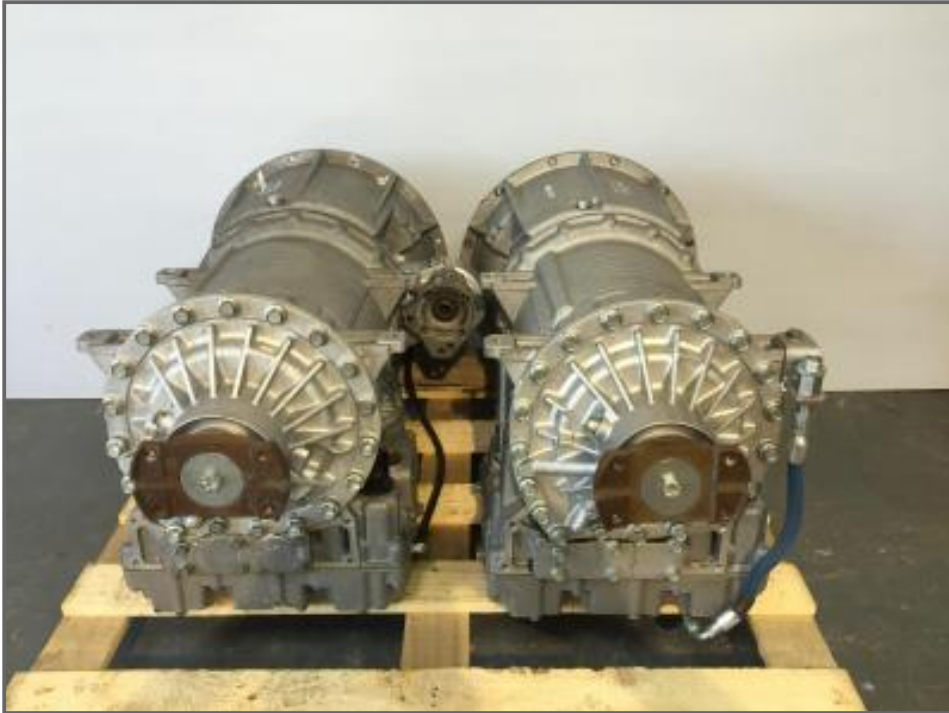

Allison MD3500SP

£POA

Allison MD3500SP

Product Details	
Category/Type	GEARBOXES
Make	Allison
Model	MD3500SP
Year	-
Mileage	-

Units 2+3, Manor Farm Buildings, Stokeham, Nottingham, DN22 0JZ

Tel: +44(0)7968 067104