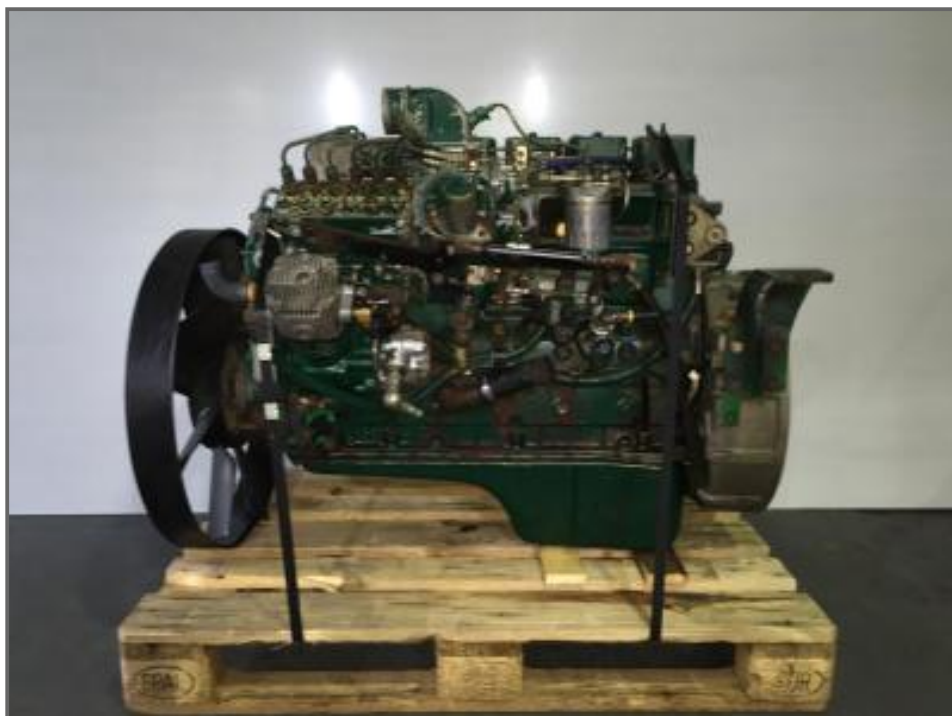

## Cummins 6BTAA 235 BHP

**£1,000.00**

Cummins 6BTAA 235 BHP inline fuel pump.  
Complete good used take out from Dennis Elite RCV Truck.

### Product Details

<b>Category/Type</b>	<b>ENGINES</b>
<b>Make</b>	<b>Cummins 6BTAA</b>
<b>Model</b>	<b>235 BHP</b>
<b>Year</b>	-
<b>Mileage</b>	-

Units 2+3, Manor Farm Buildings, Stokeham, Nottingham, DN22 0JZ