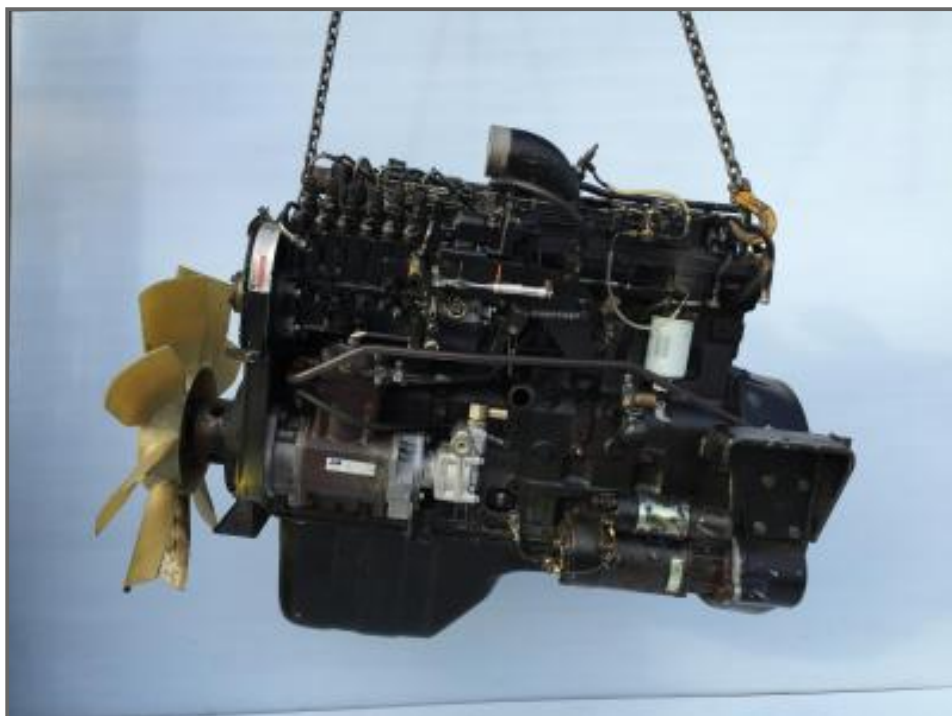

Cummins 6CTAA 8.3L

£1,500.00

245 BHP engine
Complete good used

Product Details

Product Details	
Category/Type	ENGINES
Make	Cummins 6CTAA
Model	8.3L
Year	-
Mileage	-

Units 2+3, Manor Farm Buildings, Stokeham, Nottingham, DN22 0JZ