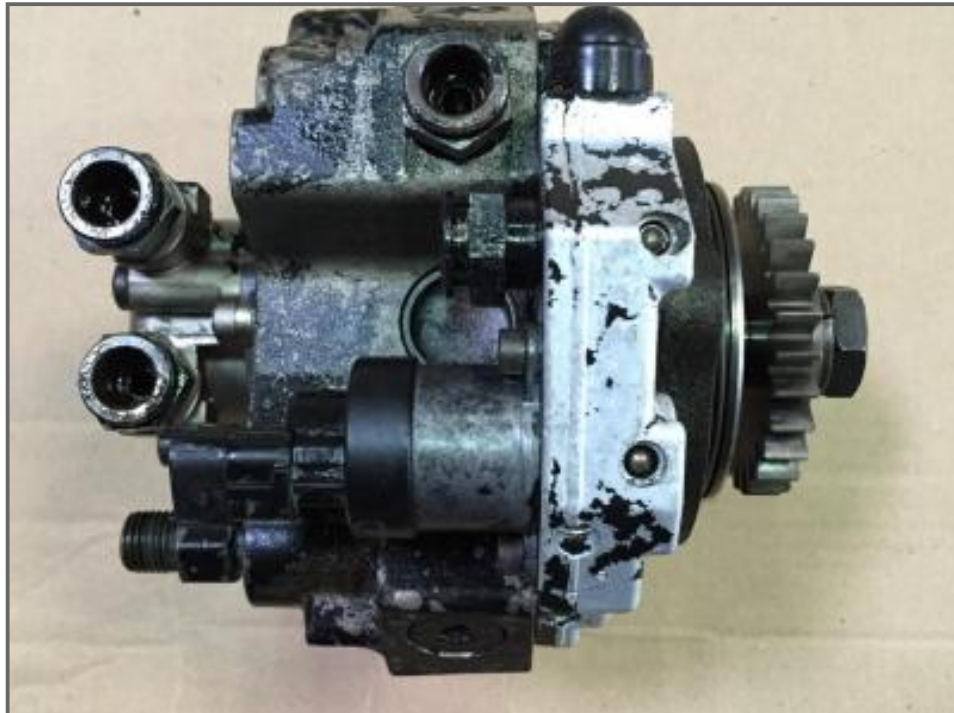

## Cummins ISBe Fuel pump

**£POA**

Cummins ISBe Fuel pump  
Will Fit Dennis Elite 2 Truck  
Year 2000 to 2006  
Also compatible for Daf Paccar engine

Product Details	
<b>Category/Type</b>	<b>ENGINE COMPONENTS</b>
<b>Make</b>	<b>Cummins</b>
<b>Model</b>	<b>ISBe Fuel pump</b>
<b>Year</b>	<b>2005</b>
<b>Mileage</b>	<b>-</b>