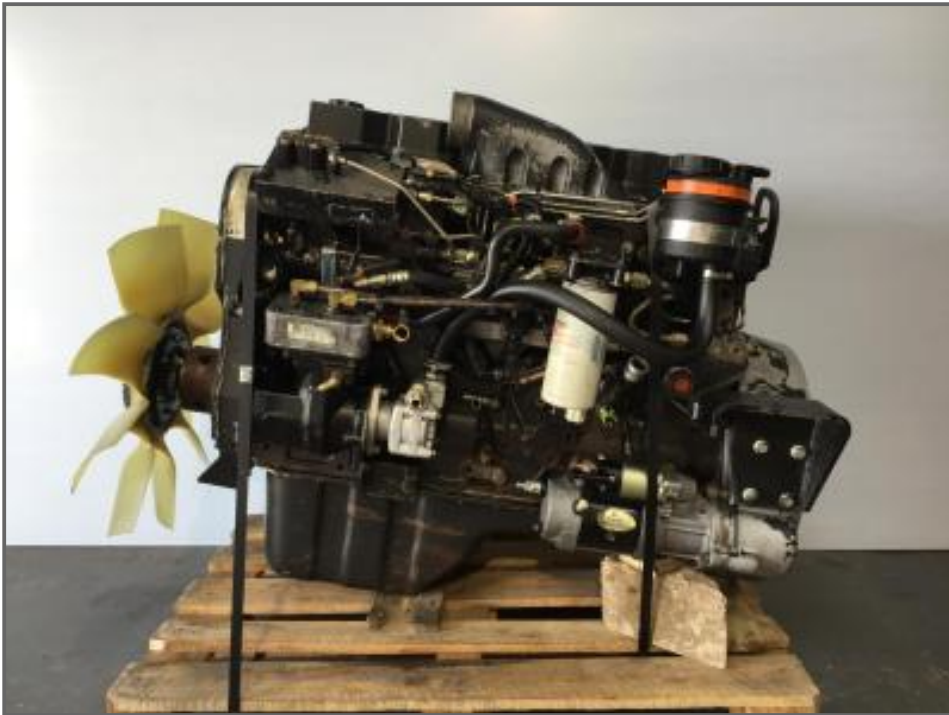

## Cummins ISC

**£2,000.00**

Cummins ISCe Engine  
260 BHP, 8.3L  
Complete Good Take Out.  
(Also suitable for Dennis Trident Bus)

### Product Details

Product Details	
<b>Category/Type</b>	<b>ENGINES</b>
<b>Make</b>	<b>Cummins</b>
<b>Model</b>	<b>ISC</b>
<b>Year</b>	-
<b>Mileage</b>	-

Units 2+3, Manor Farm Buildings, Stokeham, Nottingham, DN22 0JZ