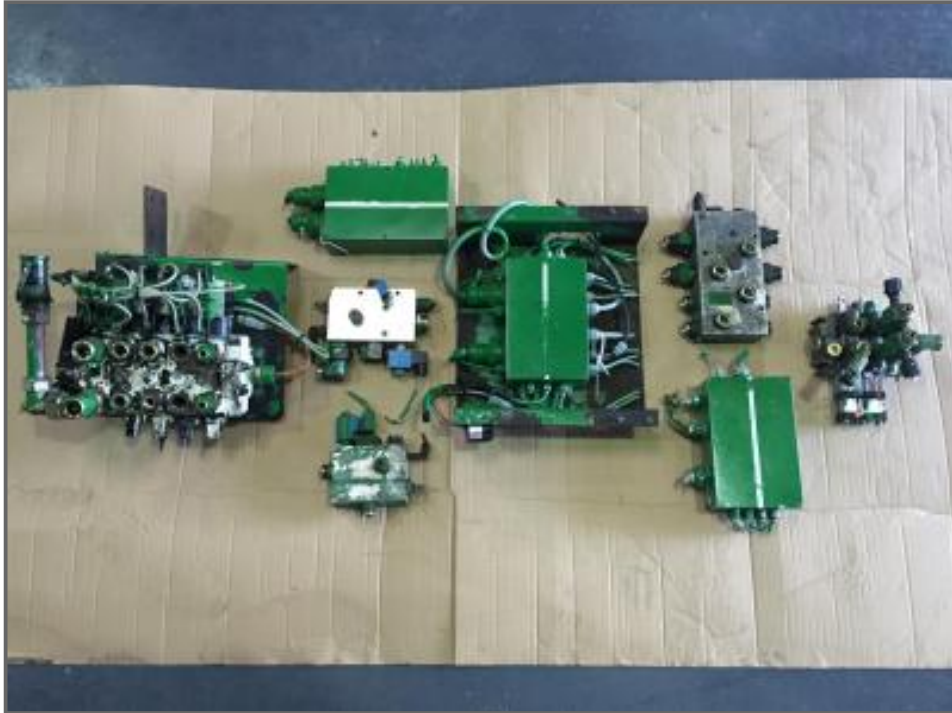

Dennis EX-CELL

£POA

Dennis EX-CELL Body electrics and valve blocks

Product Details	
Category/Type	BODY
Make	Dennis
Model	EX-CELL
Year	-
Mileage	-

Units 2+3, Manor Farm Buildings, Stokeham, Nottingham, DN22 0JZ