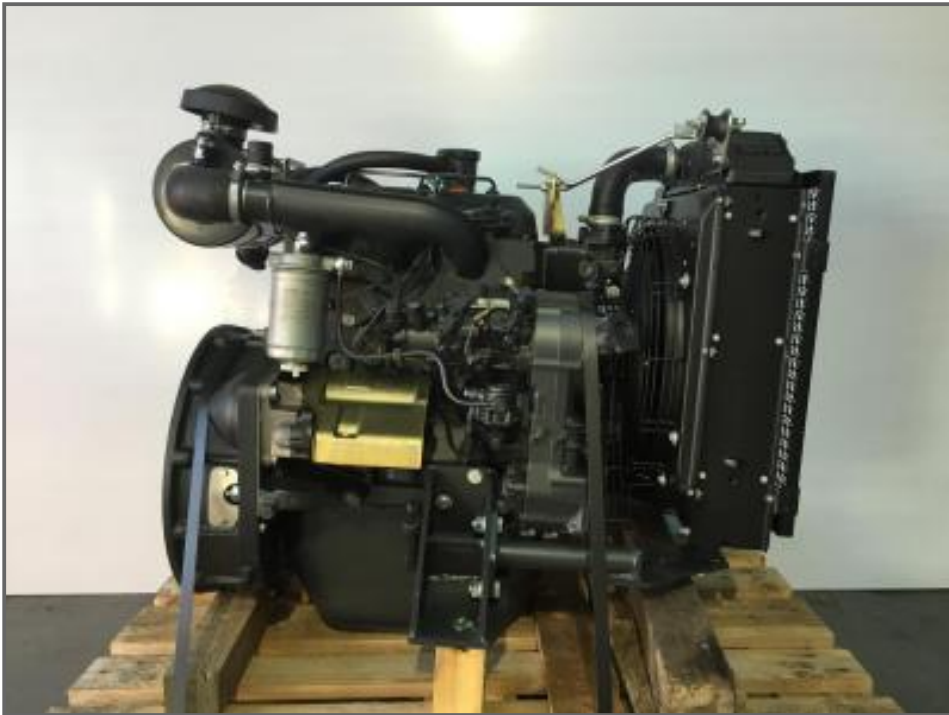

Iveco 803 li06

£2,750.00

New 3 Cylinder Iveco Genset Engine

Model: 803 li 06

Power rating: 32 KW @ 1500 rpm

Quantity 26 available

Product Details

Product Details	
Category/Type	ENGINES
Make	Iveco
Model	803 li06
Year	New
Mileage	-